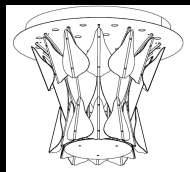

HYRIDE

JIDL
DILUCE

pag.4

Photo

Cod.	Description	Size (cm)	Color Card	Public Price
8050B01	Chandelier - Hyride 31 x LED 8,4W - 96 x LED 0,5W	Ø 160 cm H 360 cm 150 kg	G A1	€ 51.387,00
8050B02	Chandelier - Hyride --- 18x LED 8,4W - x 0,5 LED 0,5W	Ø 100 cm H 80 cm 35 kg	G A1	€ 18.700,00
8050B01	Chandelier - Hyride --- 31 x LED 8,4W - 96 x LED 0,5W	Ø 160 cm H 360 cm 150 kg	G A1	€ 2.495,00